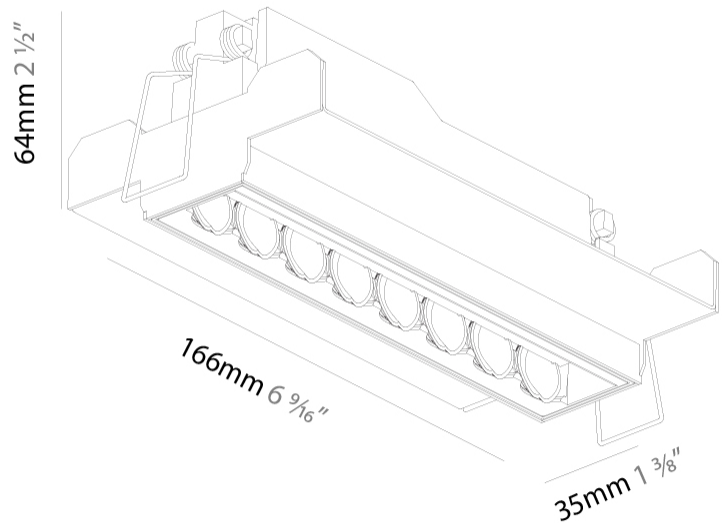

### PHYSICAL

Shape: Rectangle  
 Length (mm): 166  
 Length (in): 6 <sup>9</sup>/<sub>16</sub>  
 Width (mm): 35  
 Width (in): 1 <sup>3</sup>/<sub>8</sub>  
 Height (mm): 64  
 Height (in): 2 <sup>1</sup>/<sub>2</sub>  
 Ceiling Thickness (mm): 12.5  
 Ceiling Thickness (in): 1/2  
 Min. Recessing Depth (mm): 100  
 Min. Recessing Depth (in): 3 <sup>15</sup>/<sub>16</sub>  
 Light Distribution: Asymmetric  
 Weight (kg): 0.525  
 Weight (lbs): 1.16  
 Holder Finish: WHI / BLK  
 Fixture Material: Aluminum Die Cast  
 Cut-out Measurements: 173mm / 6 13/16" x 42mm / 1 5/8"

### RATINGS AND CERTIFICATIONS

Certified By: CSA Certified to UL and CSA Standards  
 IP rating: IP20

100mm  
3 15/16"

12 1/2 mm  
1/2"

173mm x 42mm  
6 13/16" x 1 5/8"

#### PHYSICAL

Shape: Rectangle
Length (mm): 166
Length (in): 6 <sup>9</sup> / <sub>16</sub>
Width (mm): 35
Width (in): 1 <sup>3</sup> / <sub>8</sub>
Height (mm): 64
Height (in): 2 <sup>1</sup> / <sub>2</sub>
Ceiling Thickness (mm): 12.5
Ceiling Thickness (in): 1/2
Min. Recessing Depth (mm): 100
Min. Recessing Depth (in): 3 <sup>15</sup> / <sub>16</sub>
Light Distribution: Asymmetric
Weight (kg): 0.535
Weight (lbs): 1.18
Fixture Finish: SSR / BKV / CWI / CRY / HAB / UFT / ITA / RUA / FTG / MYG / LOD / PUS / FRO / FUP / KIA / POP / BLS / SPG / MEY / GOH / GUM / CHC / COM / ABZ / JAG / OBR / MOS / ROR
Holder Finish: WHI / BLK
Fixture Material: Aluminum Die Cast
Cut-out Measurements: 173mm / 6 13/16" x 42mm / 1 5/8"