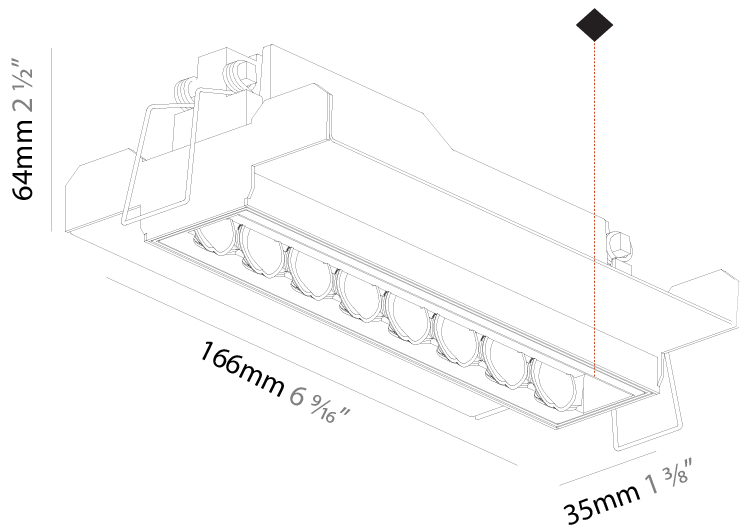

PHYSICAL

Shape: Rectangle
Length (mm): 166
Length (in): 6 ⁹/₁₆
Width (mm): 35
Width (in): 1 ³/₈
Height (mm): 64
Height (in): 2 ¹/₂
Ceiling Thickness (mm): 12.5
Ceiling Thickness (in): 1/2
Min. Recessing Depth (mm): 100
Min. Recessing Depth (in): 3 ¹⁵/₁₆
Light Distribution: Asymmetric
Weight (kg): 0.535
Weight (lbs): 1.18
Fixture Finish: SSR / BKV / CWI / CRY / HAB / UFT / ITA / RUA / FTG / MYG / LOD / PUS / FRO / FUP / KIA / POP / BLS / SPG / MEY / GOH / GUM / CHC / COM / ABZ / JAG / OBR / MOS / ROR
Holder Finish: WHI / BLK
Fixture Material: Aluminum Die Cast
Cut-out Measurements: 173mm / 6 13/16" x 42mm / 1 5/8"

ELECTRICAL

Lamp Type: LED (Zhaga Standard)
Input Wattage (W): 19
Total Output Wattage (W): 17.2
Dimming: Tri-Mode (Non-Dimming and Phase Dimming (120Vac only) and 0-10V Dimming)
Driver Included: No
Driver Location: Recessed Housing
Driver Type: Constant Current - Universal
Driver Class: Class 2
Housing: See components
Input Voltage (V): 120 - 277
Constant Current (MA): 700

LED

Number of LEDs: 8
Color Temperature (°K): 2700 / 3000 / 3500 / 4000
Max. Delivered Lumen (lm): 1270 / 1270 / 1513 / 1544
Nominal Lumen (lm): 1492 / 1492 / 1778 / 1814
CRI: >90 CRI
Lamp Life (hrs): 50000
Upon Request: Special Color Temperature

OPTICAL

Upon Request: Special Beam Angles

RATINGS AND CERTIFICATIONS

Certified By: CSA Certified to UL and CSA Standards

IP rating: IP20
Zaneen Company Inc. © 2024, T 1800-388-3382, F 416-247-9319, www.zaneen.com